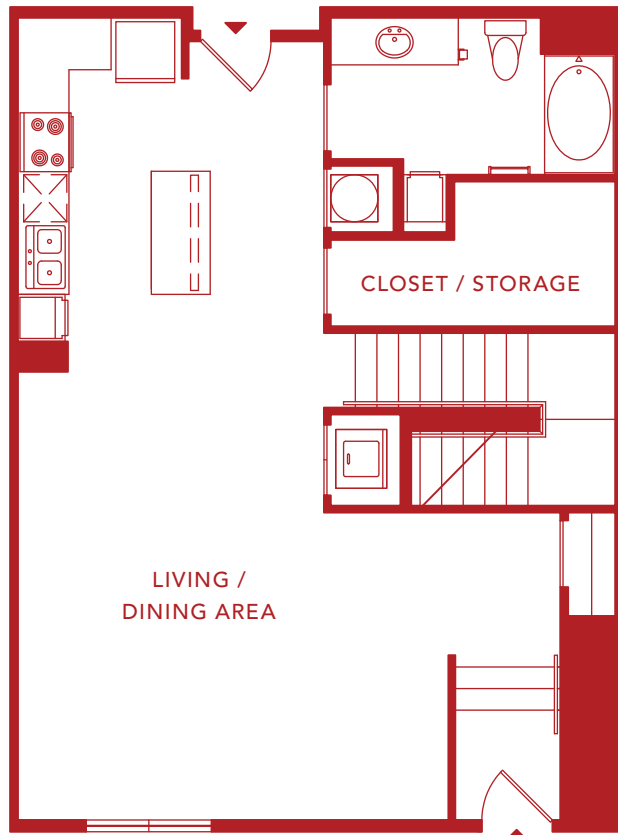

THE
PARAMOUNT
AT SOUTH MARKET

LEVEL 1

LEVEL 2

SIGNATURE LOFT

2 BEDROOMS
1 BATHROOM
1,238 SF

NOTES

.....

.....