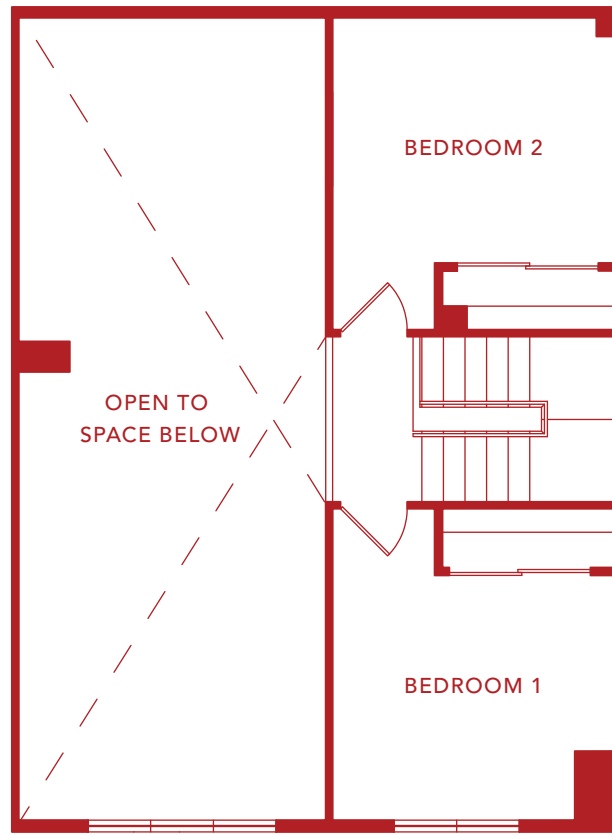

THE
PARAMOUNT
AT SOUTH MARKET

LEVEL 1

LEVEL 2

SIGNATURE LOFT

2 BEDROOMS
1 BATHROOM
1,238 SF

NOTES

.....

.....