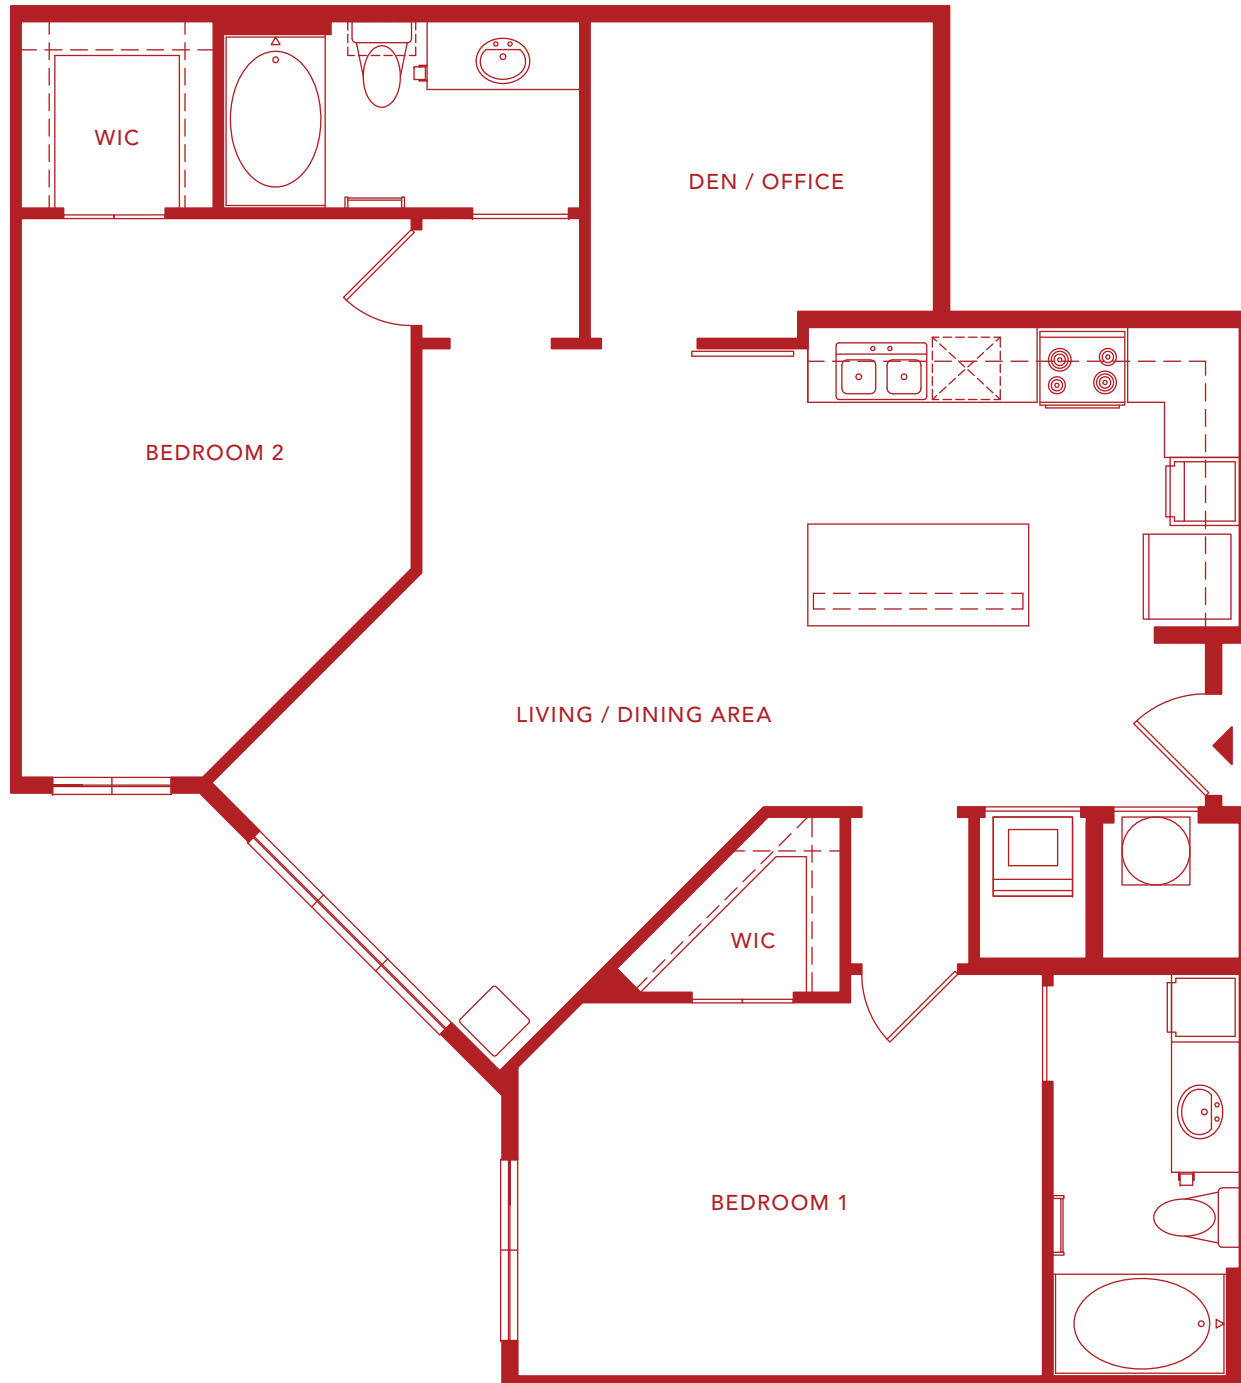

THE  
**PARAMOUNT**

AT SOUTH MARKET

**GRAND 2**

2 BEDROOMS  
2 BATHROOMS  
1,189 SF

NOTES

611 O'KEEFE AVENUE  
NEW ORLEANS, LA 70113

TEL 504.324.7750

FAX 504.324.7725

PARAMOUNTNOLA.COM

ALL DIMENSIONS ARE APPROXIMATE AND SOME  
UNITS MAY NOT CONFORM EXACTLY TO THE  
STANDARD LAYOUTS SHOWN HEREIN.