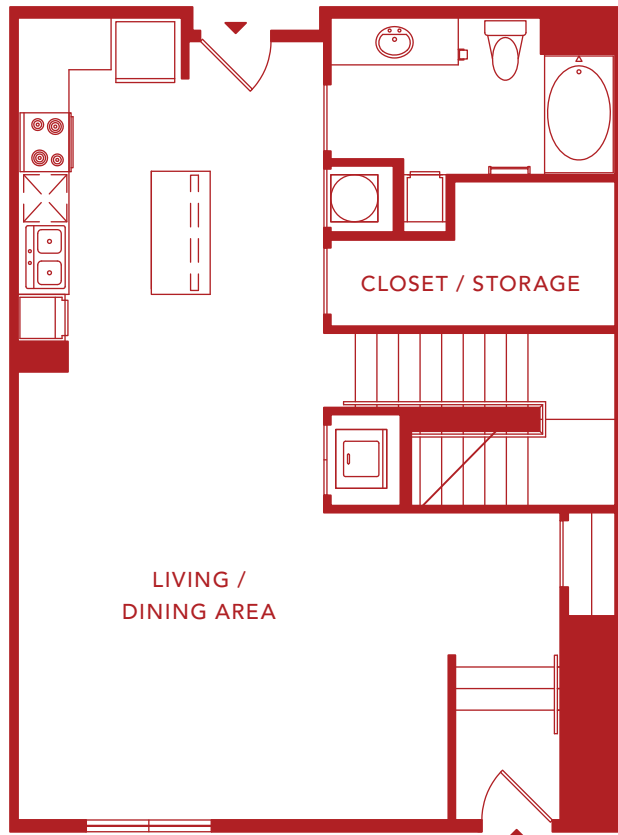

THE
PARAMOUNT
AT SOUTH MARKET

LEVEL 1

LEVEL 2

SIGNATURE LOFT

2 BEDROOMS
1 BATHROOM
1,238 SF

NOTES

.....
.....
.....
.....

611 O'KEEFE AVENUE
NEW ORLEANS, LA 70113