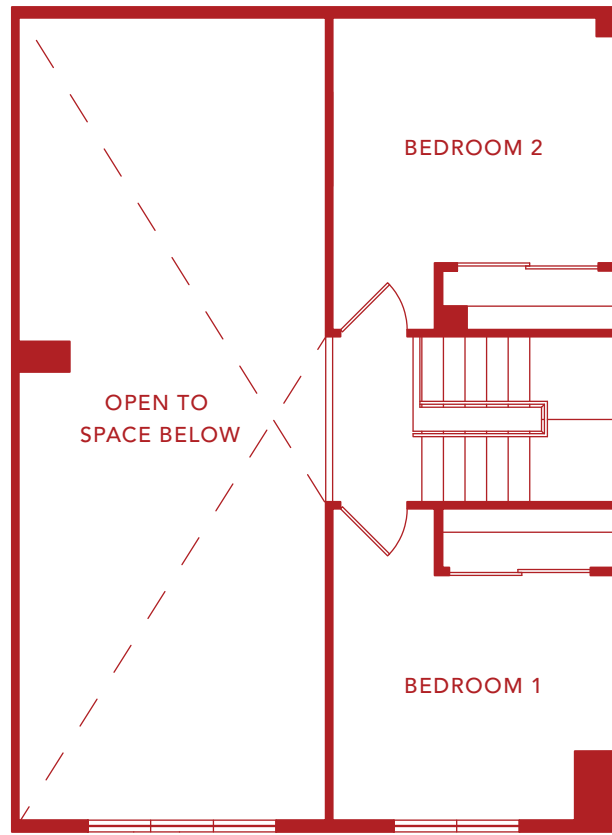

THE
PARAMOUNT
AT SOUTH MARKET

LEVEL 1

LEVEL 2

SIGNATURE LOFT

2 BEDROOMS
1 BATHROOM
1,238 SF

NOTES

.....
.....
.....
.....

611 O'KEEFE AVENUE
NEW ORLEANS, LA 70113