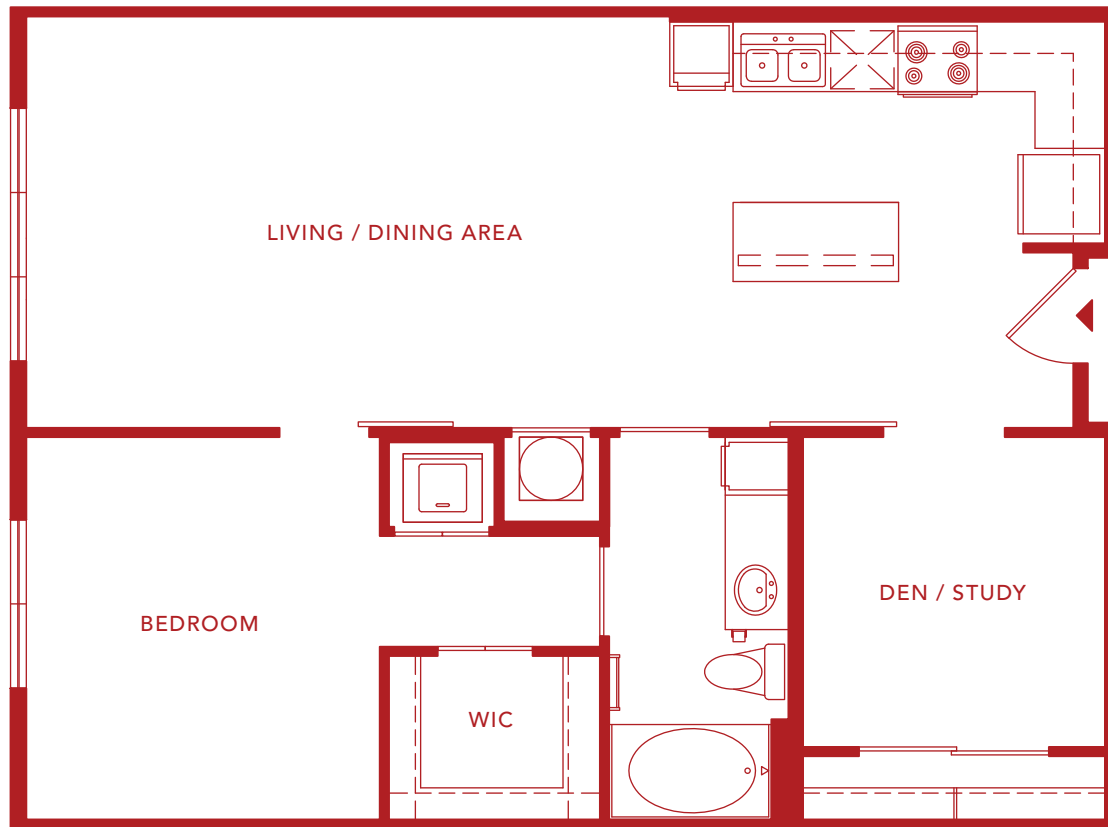

THE
PARAMOUNT
AT SOUTH MARKET

SIGNATURE 1

1 BEDROOM
1 BATHROOM
904 SF

NOTES

.....

.....

.....

.....