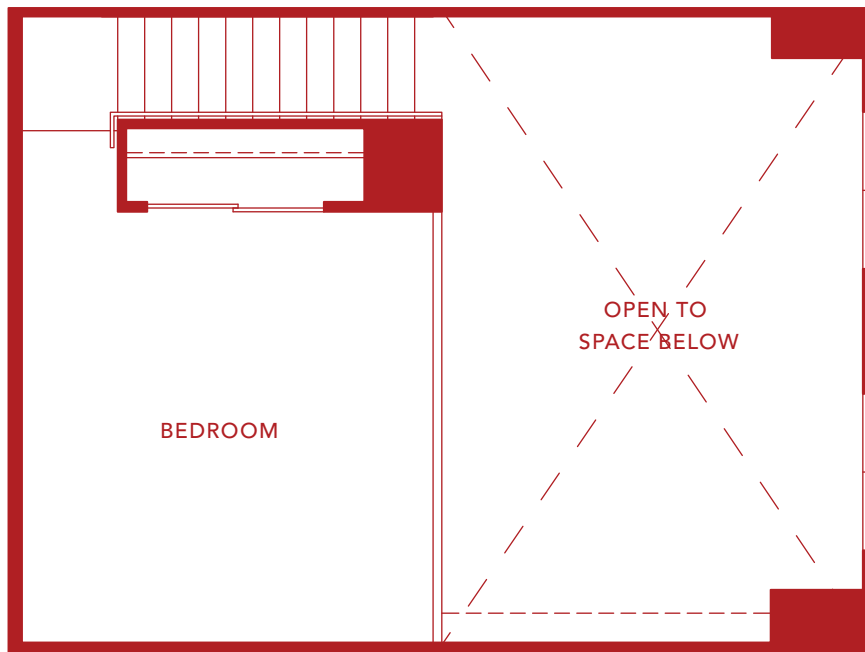

LEVEL 1

LEVEL 2

THE
PARAMOUNT
 AT SOUTH MARKET

MODERN LOFT

1 BEDROOM
 1 BATHROOM
 792-891 SF

NOTES

.....

.....