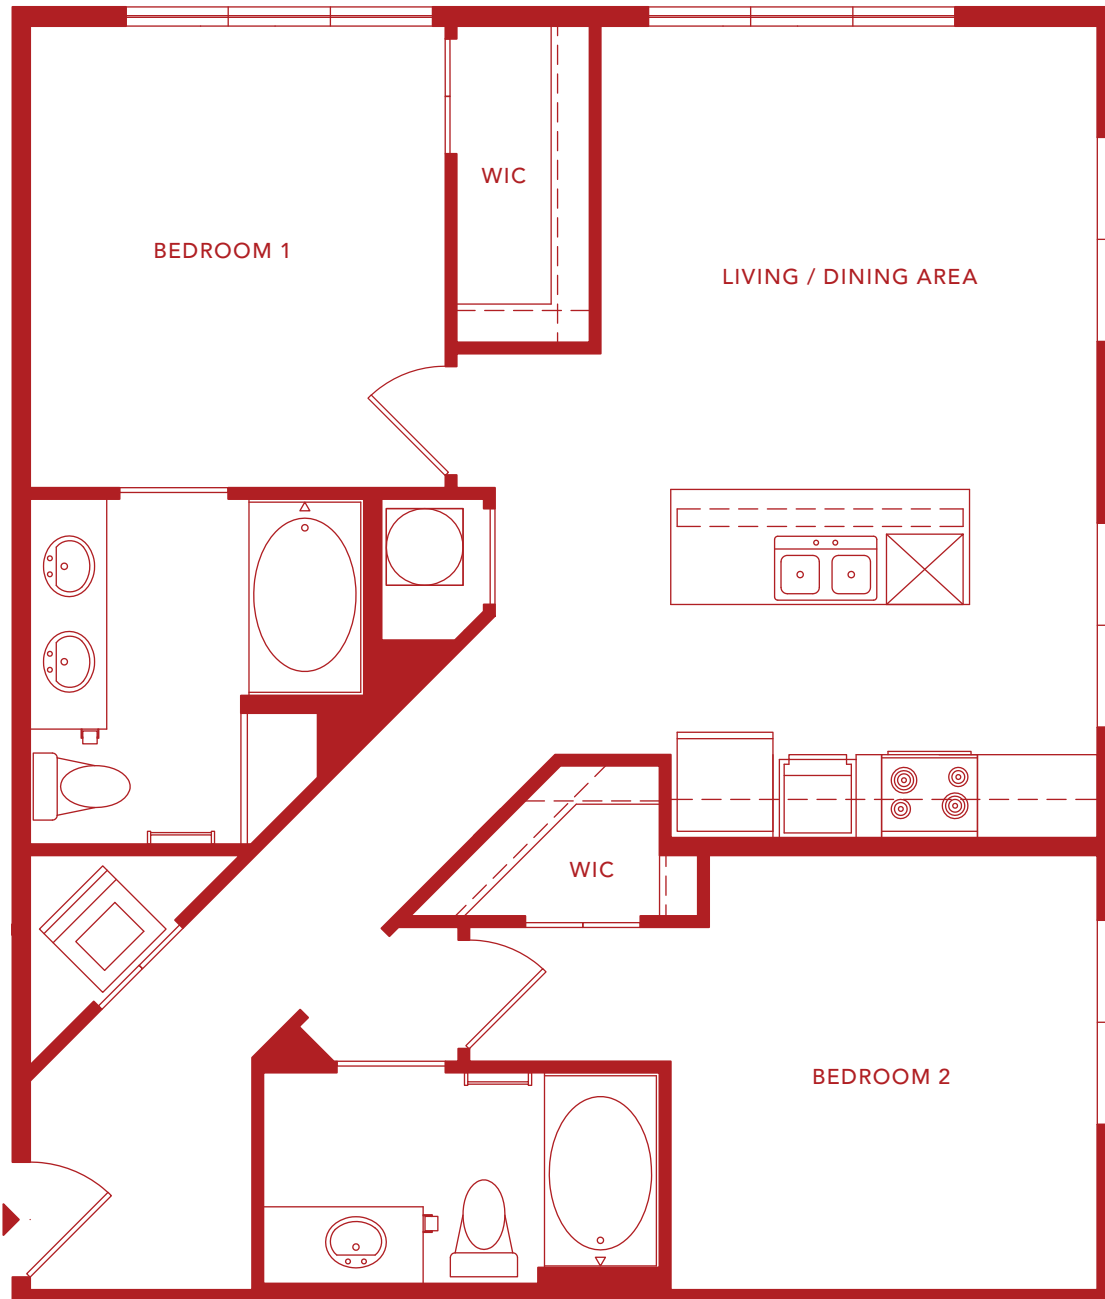

THE  
**PARAMOUNT**  
AT SOUTH MARKET

**LUXE**

2 BEDROOMS  
2 BATHROOMS  
972 SF

NOTES

.....

.....

.....

.....