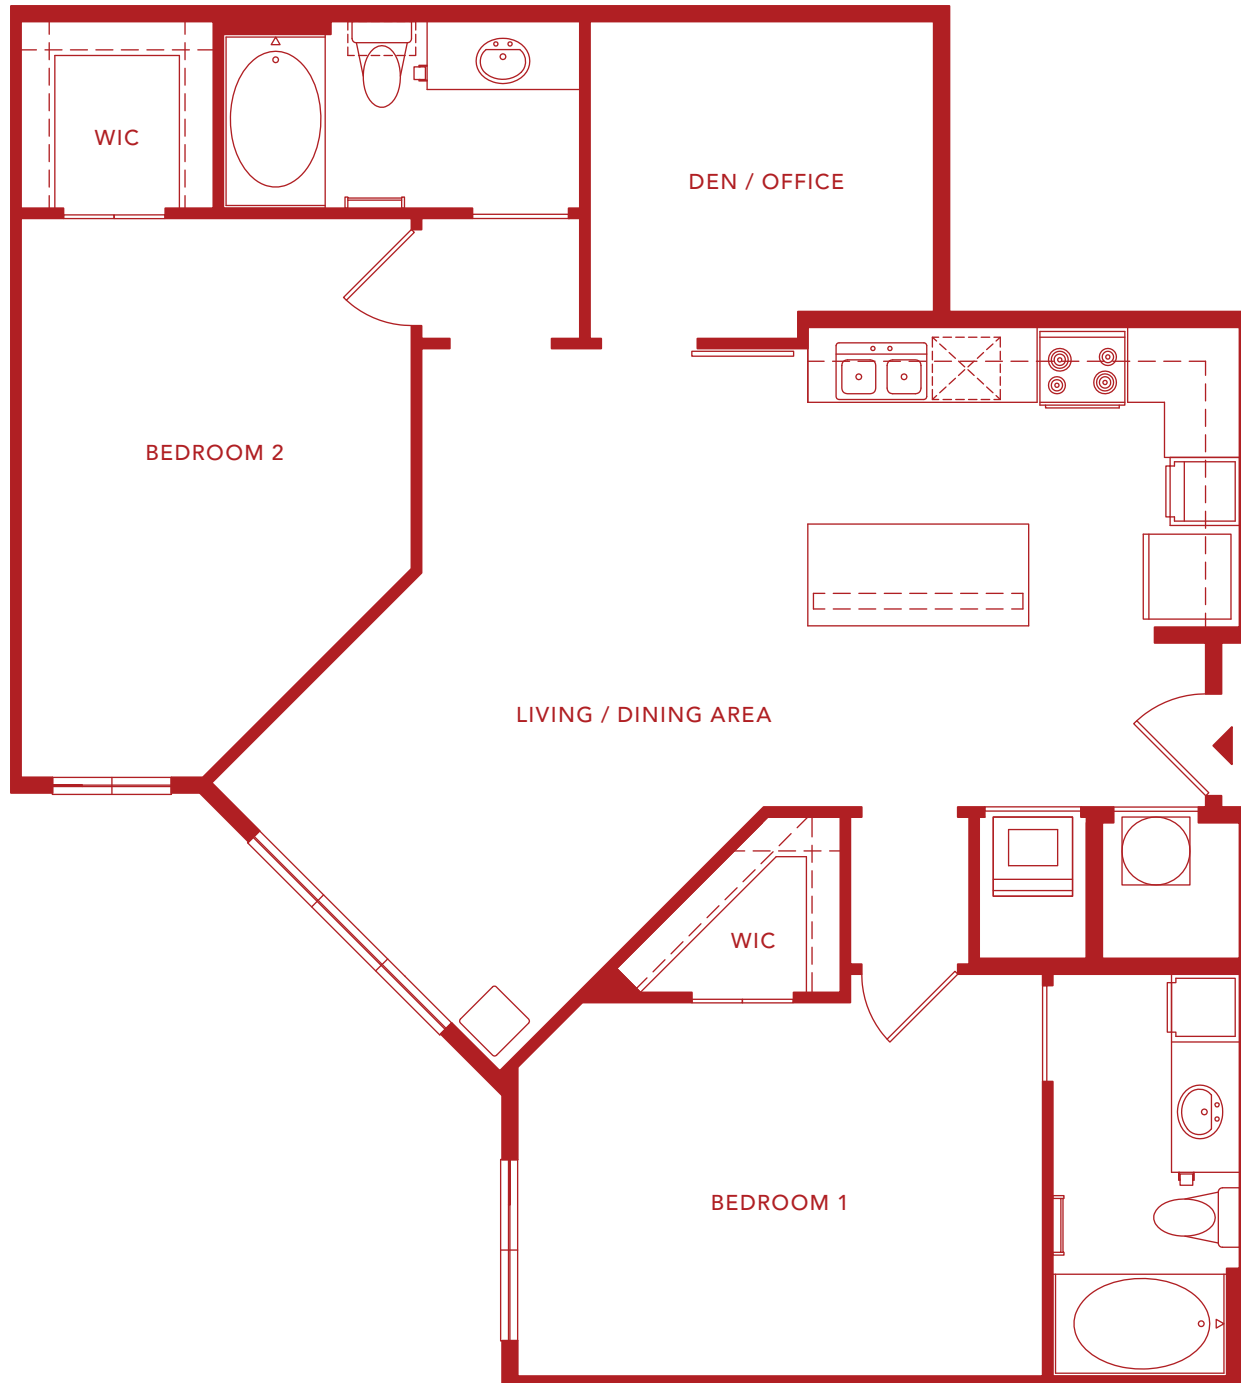

THE  
**PARAMOUNT**

AT SOUTH MARKET

**GRAND 2**

2 BEDROOMS  
2 BATHROOMS  
1,189 SF

NOTES

611 O'KEEFE AVENUE  
NEW ORLEANS, LA 70113

TEL 504.324.7750

FAX 504.324.7725

PARAMOUNTNOLA.COM

ALL DIMENSIONS ARE APPROXIMATE AND SOME  
UNITS MAY NOT CONFORM EXACTLY TO THE  
STANDARD LAYOUTS SHOWN HEREIN.