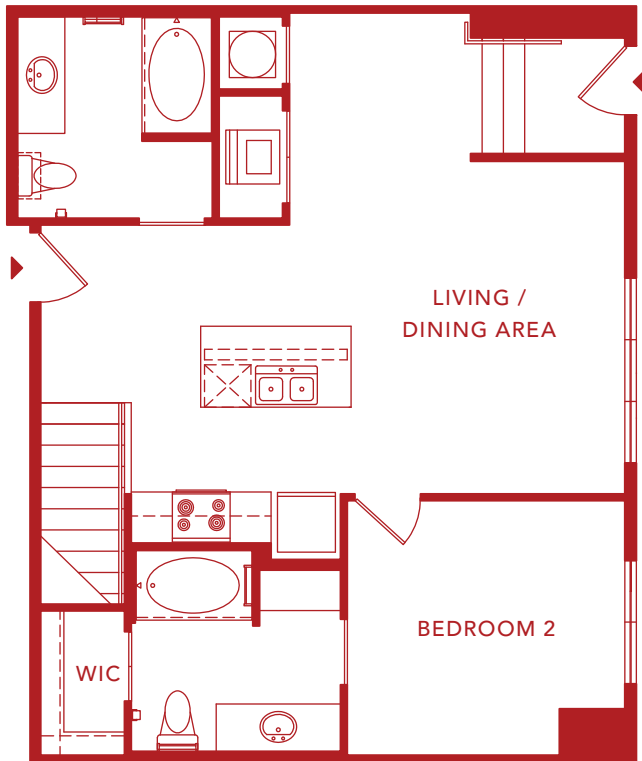

THE
PARAMOUNT
AT SOUTH MARKET

CLASSIC LOFT 2

2 BEDROOMS
2 BATHROOMS
1,059 SF

NOTES

.....
.....
.....
.....

611 O'KEEFE AVENUE
NEW ORLEANS, LA 70113

TEL 504.324.7750

FAX 504.324.7725

PARAMOUNTNOLA.COM

LEVEL 1

LEVEL 2

ALL DIMENSIONS ARE APPROXIMATE AND SOME
UNITS MAY NOT CONFORM EXACTLY TO THE
STANDARD LAYOUTS SHOWN HEREIN.