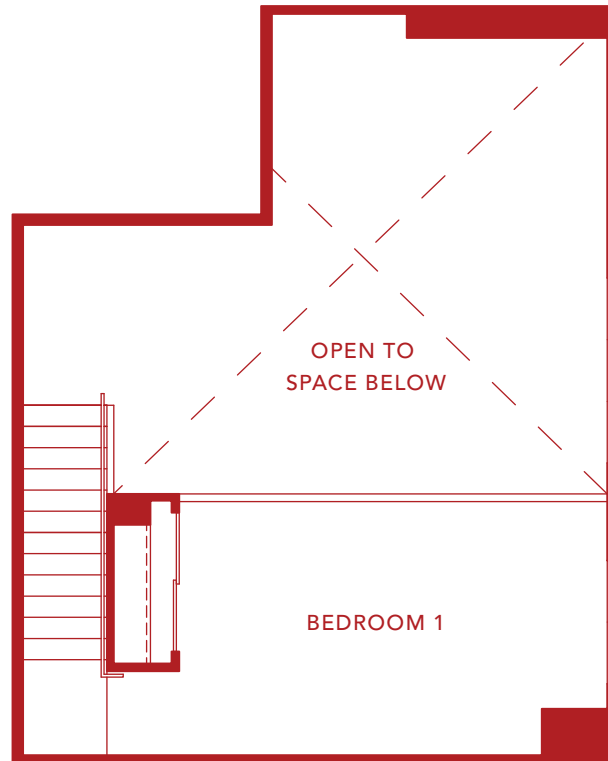

THE
PARAMOUNT
AT SOUTH MARKET

CLASSIC LOFT 2

2 BEDROOMS
2 BATHROOMS
1,059 SF

NOTES

.....
.....
.....
.....

611 O'KEEFE AVENUE
NEW ORLEANS, LA 70113

TEL 504.324.7750

FAX 504.324.7725

PARAMOUNTNOLA.COM

LEVEL 1

LEVEL 2

ALL DIMENSIONS ARE APPROXIMATE AND SOME
UNITS MAY NOT CONFORM EXACTLY TO THE
STANDARD LAYOUTS SHOWN HEREIN.